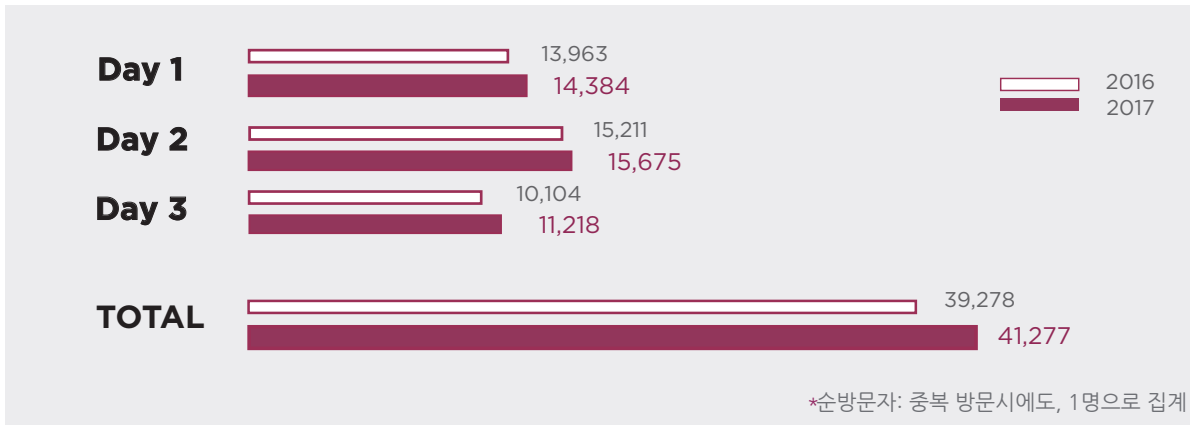

Post Show STATISTICS

DAILY VISITORS RECORD (일별 순방문자* 집계)

EXHIBITOR INFORMATION

TOP VISITING CUSTOMERS